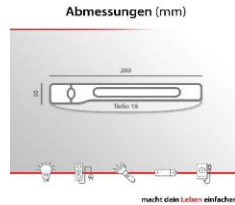

5+3W LED Headlamp with Sensor rechargeable

Productdescription

[Multifunctional Headlamp]: This headlamp has 5 lighting modes: COB LED - high / low, XPE LED - high / low + sensor
Due to the enlarged COB LED area, it offers brighter light and a larger illumination area. This makes the environment appear clearer and hazards can be avoided.
With the sensor, you can switch the headlamp ON and OFF by hand movement.

[1200mA Battery - Long Working Time]: With the built-in high-quality 1200mA lithium-ion battery, the headlamp will be recharged via USB connection (USB cable included) within only 3 hours.

[Flexible Adjustable & Waterproof]: The material of the headlamp is made of a flexible and waterproof (IPX 4) silicone. With the rubber strap, the headlamp can be adjusted according to the head size.

[Lightweight & Portable]: The ultra-lightweight design of only 70g makes the lamp convenient to carry and easy to store in backpack and bag.

[Wide Range of Applications]: High lumens (max. 380 lumens), super bright and waterproof is very suitable for outdoor use, such as fishing, hiking, running, cycling, hunting, camping, caving, repair. Also very suitable for people who need to work at night.

Specifications

- **Light Source**.....5W COB-LED + 3W XPE-LED
- **Width (mm)**.....
- **Depth (mm)**.....
- **Height (mm)**.....
- **Weight (g) (incl. battery)**.....70,0
- **Li-ion Polymer battery**.....3,7V-1200mAh
- **Li-ion battery weight (g)**.....
- **Battery charge level indicator**.....Yes
- **Charging time**.....about 3 hours
- **Case**.....silicon, black
- **Luminosity (lm)**.....380 max.
- **Light Functions..**
  COB-LED 100%-380lm COB-LE 30%-120lm
  XPE-LED 100%-120lm XPE_LED 30%-40lm
- **Lighting range**.....
- **operating range**.....3 to 8 hours
- **Custom code**.....85131000
- **Certificate**.....CE
- **Protection clas**.....IPX4
- **Price:**.....€/pcs

Technical and logistical changes reserved

Packaging	Box	Inner box	Outer carton
Width (mm)	70	260	315
Depth (mm)	50	295	330
Height (mm)	165	155	280
Weight (g)			Brutto 5000 Netto 3600
Item No.	30710016